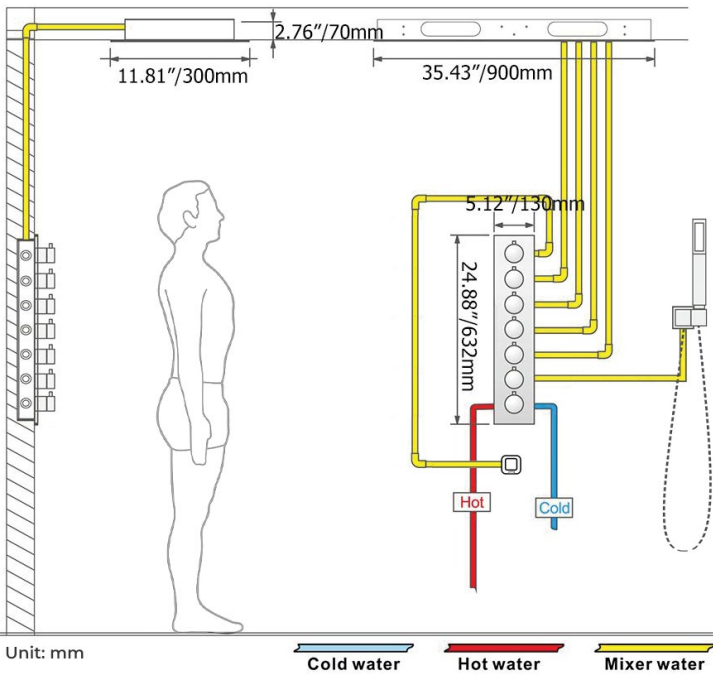

TOUCH PANEL CONTROLLED THERMOSTATIC LED RECESSED CEILING MOUNT MUSICAL WATERFALL RAINFALL SHOWER SYSTEM WITH HAND SHOWER SPECIFICATIONS

- Shower Panel /Hose Material: 304 Stainless Steel
- Shower Head Size: 900*300 mm
- Showerheads Install: Embedded Ceiling Mounted
- Concealed Mixer Install: Wall-Mounted
- LED Shower Head Functions: Rainfall, Waterfall, Mist, Water Column
- Water Pressure: 0.3 MPA
- Water Flow: 16L/min~28L/min
- Shower Accessories Material: Brass
- LED Light: Need to Connect Power
- LED Light Color: 64 Color
- Shower Hose Length: 1.5M
- AC: 100-265V 50/60Hz
- Music: Need Bluetooth

Product shown is only for installation display purpose

Touch Panel Control

- Turn On/Off Control
- MANUAL MODE**
Total 64 colors
- Auto mode setting
- AUTO MODE**
Total 11 Auto mode
- Set the speed of color change, fast/slow

All dimensions and specifications are nominal and may vary. Use actual products for accuracy in critical situations.

Shower Mixer

Product shown is only for installation display purpose

Shower Mixer Connections

Hand Shower

Flow Rate: 2.0 GPM / 7.6 LPM

Spout