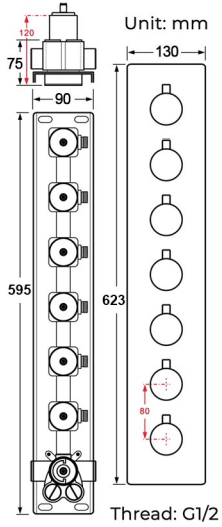

TOUCH PANEL CONTROLLED THERMOSTATIC LED RECESSED CEILING MOUNT MUSICAL WATERFALL RAINFALL SHOWER SYSTEM WITH HAND SHOWER SPECIFICATIONS

- Shower Panel /Hose Material: 304 Stainless Steel
- Shower Head Size: 900*300 mm
- Showerheads Install: Embedded Ceiling Mounted
- Concealed Mixer Install: Wall-Mounted
- LED Shower Head Functions: Rainfall, Waterfall, Mist, Water Column
- Water Pressure: 0.3 MPA
- Water Flow: 16L/min~28L/min
- Shower Accessories Material: Brass
- LED Light: Need to Connect Power
- LED Light Color: 64 Color
- Shower Hose Length: 1.5M
- AC: 100-265V 50/60Hz
- Music: Need Bluetooth

Product shown is only for installation display purpose

Touch Panel Control

- Turn On/Off Control
- MANUAL MODE**
Total 64 colors
- Auto mode setting
- AUTO MODE**
Total 11 Auto mode
- Set the speed of color change, fast/slow

All dimensions and specifications are nominal and may vary. Use actual products for accuracy in critical situations.

Shower Mixer

Product shown is only for installation display purpose

Shower Mixer Connections

Hand Shower

Flow Rate: 2.0 GPM / 7.6 LPM

Spout